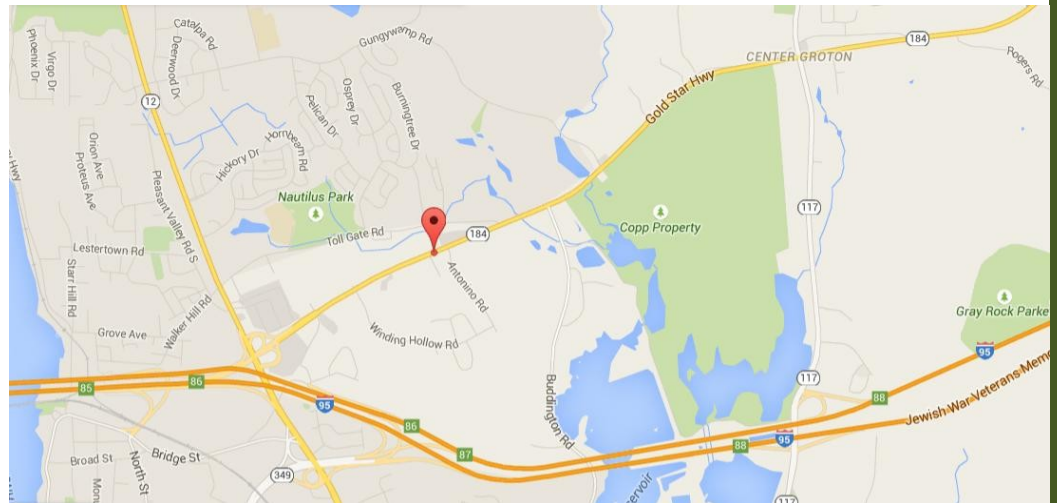

FROM ROUTE 1 North or ROUTE 12 South: Turn at the light onto Route 184 (Gold Star Highway). Continue straight, you will see WalMart on your left and the Ramada Inn on your right. Continue down the hill, and take the next right after Antonio Road into the Medical Complex. When you come to the Stop sign (and see the water fountain ahead), turn left towards the green building (#495), and find parking on the other side of the building. Enter the front door, go to the elevators, go to the 3rd floor. Everything Zen is down the hall to your 2nd right turn, at #320 on your left.

FROM ROUTE 27 or ROUTE 117 NORTH: Turn left onto Route 184 (Gold Star Highway), continuing West until you see Buddington Road light. Continue straight through the light, and look to the left for a restaurant (usually Japanese) and the entrance to the Medical Center is on the left. Turn left into the complex, proceed to the Stop sign (and see the water fountain ahead), turn left towards the green building (#495), and find parking on the other side of the building. Enter the front door, go to the elevators, go to the 3rd floor. Everything Zen is down the hall to your 2nd right turn, at #320 on your left.

860-556-2914

Located at 495 Gold Star Highway, Ste. 320, Groton, CT
www.everythingzenmassage.com

For Better Health & Wellness!